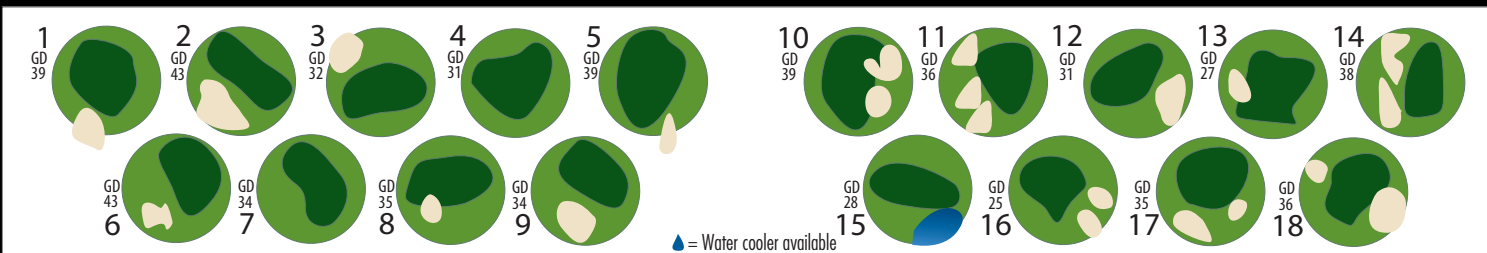

Help us keep your golf course condition up to par. Replace your divots, rake your bunkers and repair your ball marks on the green. You'll appreciate it the next time you play here.

All measurements on yardage guide are from the white tees.

Never operate a cart on the mounds that are covered with high grass.

Golf carts must remain on the cart paths on all par 3 holes.

Respect the cart rule of the day.

HOLE	REC. HDCP.	1	2	3	4	5	6	7	8	9	OUT	I	10	11	12	13	14	15	16	17	18	IN	TOT	HCP	NET
Black (Back) 0-5		463	456	159	337	331	447	642	195	513	3543	N	469	453	549	284	228	423	490	174	445	3515	7058		
Blue	6-12	414	412	146	321	317	420	599	193	498	3320	I	436	427	519	268	207	407	462	150	423	3299	6619		
White	13-20	382	386	132	305	290	375	551	168	480	3069	T	409	392	496	250	192	380	443	133	393	3088	6157		
Gold	21-29	347	348	120	280	257	360	511	152	458	2833	A	365	348	472	218	179	346	412	126	354	2820	5653		
												L													